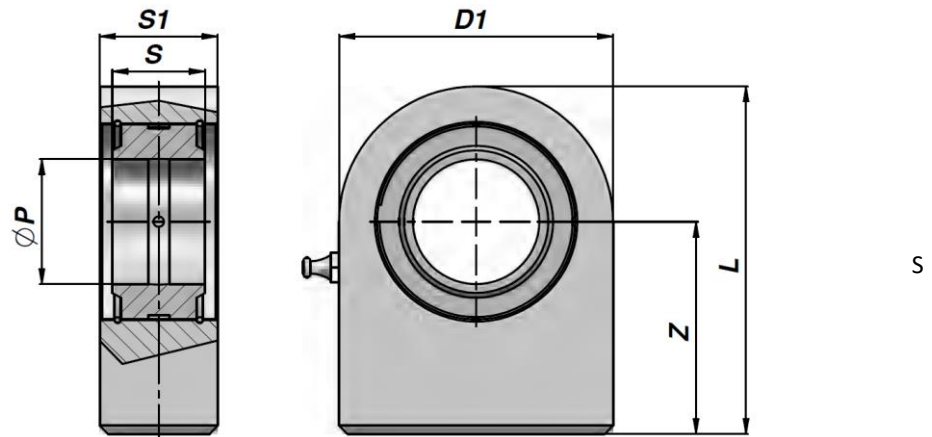

CSTS_N

Aanlas-gelenkkoog

Artikelnummer	ØP	Z	S	D1	S1	L	FC (kN)	Kg
CSTS015N00	15	31	12	45	16,0	53,5	17,0	0,22
CSTS016N00	16	35	14	48	17,5	59,0	21,2	0,29
CSTS017N00	17	35	14	48	17,5	59,0	21,2	0,29
CSTS020N00	20	38	16	50	19,0	63,0	30,0	0,36
CSTS025N00	25	45	20	55	23,0	72,5	48,0	0,53
CSTS030N00	30	51	22	65	28,0	83,5	62,0	0,85
CSTS035N00	35	61	25	83	30,0	102,5	80,0	1,50
CSTS040N00	40	69	28	100	35,0	119,0	100,0	2,42
CSTS045N00	45	77	32	110	40,0	132,0	127,0	3,39
CSTS050N00	50	88	35	123	40,0	149,5	156,0	4,24
CSTS060N00	60	100	44	140	50,0	170,0	245,0	7,10
CSTS070N00	70	115	49	164	55,0	197,0	315,0	10,70
CSTS080N00	80	141	55	180	60,0	231,0	400,0	15,10
CSTS090N00	90	150	50	226	65,0	263,0	490,0	23,40
CSTS100N00	100	170	70	250	70,0	295,0	610,0	33,10
CSTS110N00	110	185	70	295	80,0	332,5	655,0	48,50
CSTS120N00	120	210	85	360	90,0	390,0	950,0	79,50