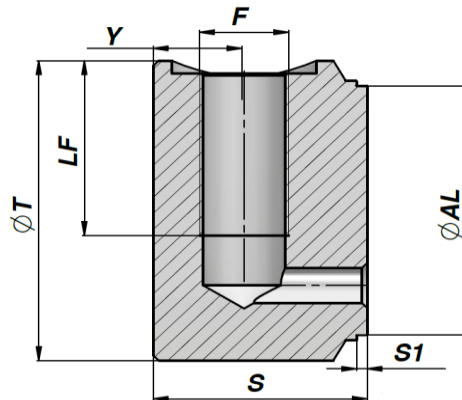

CFVP

Cilinderbodem met olieaansluiting

Artikelnummer	Ø AL	Ø T	F BSP	LF	Y	S	S1	Kg
CFVP04005004	40	50	1/4"	30,0	17	40	2	0,54
CFVP05006006	50	60	3/8"	35,0	17	40	2	0,77
CFVP06007006	60	70	3/8"	35,0	17	40	2	1,10
CFVP06307306	63	73	3/8"	35,0	17	40	2	1,17
CFVP07008006	70	80	3/8"	35,0	17	40	2	1,41
CFVP08009508	80	95	1/2"	45,0	20	50	2	2,49
CFVP09010508	90	105	1/2"	45,0	20	50	2	3,11
CFVP10011508	100	115	1/2"	45,0	20	50	2	3,70